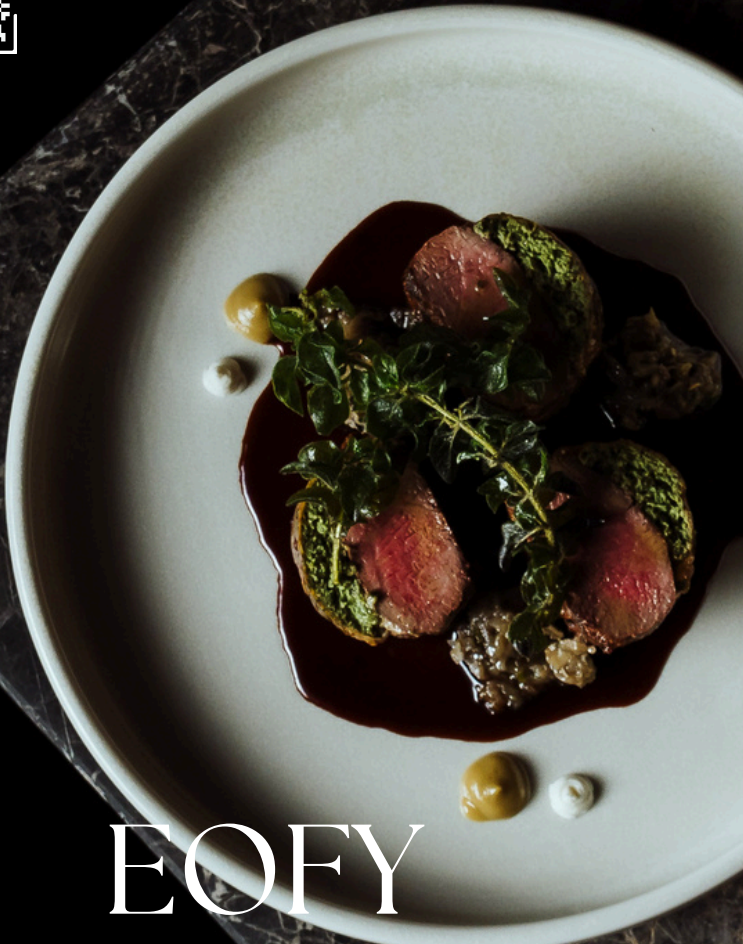

SAMUELS

ON MILL

EOFY
AT SAMUELS.

www.samuelsonmill.com

PACKAGES.

TWO-COURSE

SAMUELS DINING ROOM

Two-course lunch & beverage package inclusive of house wine, beer, spirits & soft drink.

\$79pp | 1hr
\$89pp | 2hr

THREE-COURSE

SAMUELS DINING ROOM

Three-course lunch & beverage package inclusive of house wine, beer, spirits & soft drink.

\$95pp | 1hr
\$105pp | 2hr

COCKTAIL ONE

SAMUELS BAR

Five canapés per person & beverage package inclusive of house wine, beer, spirits & soft drink.